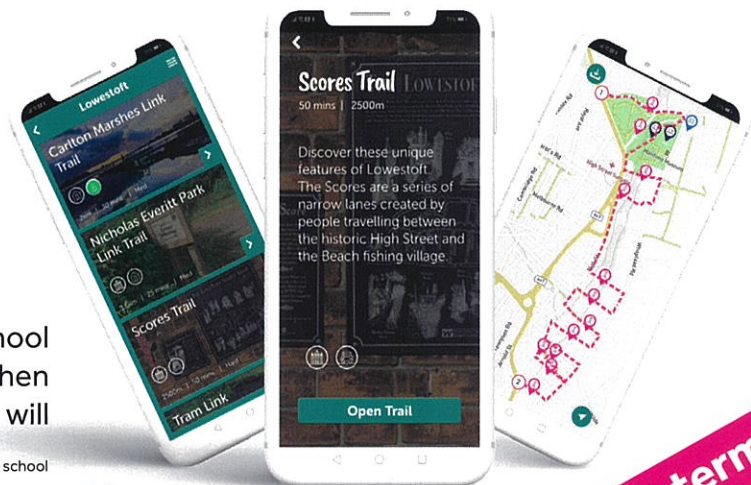

Love Exploring has a range of ways to explore Lowestoft from guided trails to fun Augmented Reality quizzes. Just download the app and select the activity that suits you or your group.

Fairy Quiz Trails

Dinosaur Safari

Treasure Hunts

To win prizes for your school simply choose your school from the list of schools in the app. As you play you will then pick up points and the school with the most points\* will win!

\* points will be averaged between the number of pupils in the school

Download **LOVE EXPLORING™**  
now and get ready for half term

October half-term

SENTINEL LEISURE TRUST